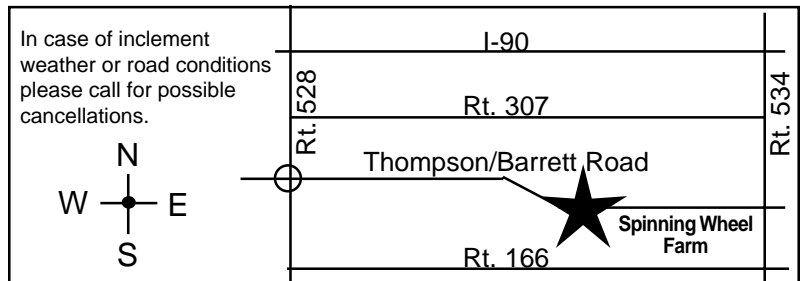

FOR MORE INFORMATION CALL:
(440) 474-5425 or (440) 813-2502

SPINNING WHEEL FARM, INC. will not be held liable for loss or injury to horse, rider, equipment, or spectators. Ride at your own risk. English or Western riding boots are required. Hard hats are required for jumping classes. Management reserves the right to split, combine, or cancel classes.