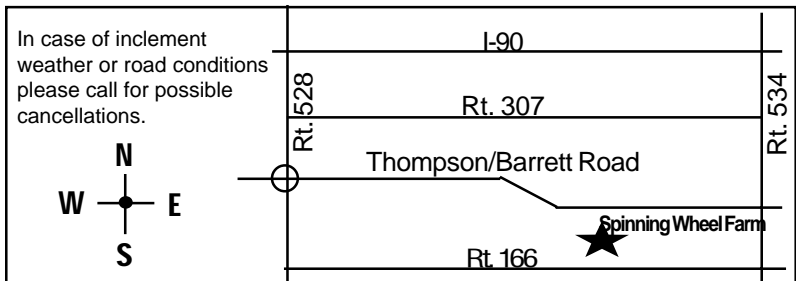

FOR MORE INFORMATION VISIT OUR WEBSITE AT: WWW.SPINNINGWHEELFARMINC.COM

All dogs must be tied to trailers

SPINNING WHEEL FARM, INC. will not be held liable for loss or injury to horse, rider, equipment, or spectators. Ride at your own risk. English or Western riding boots are required. Hard hats are required for jumping classes. Management reserves the right to split, combine, or cancel classes. In case of inclement weather, call ahead for cancellations.