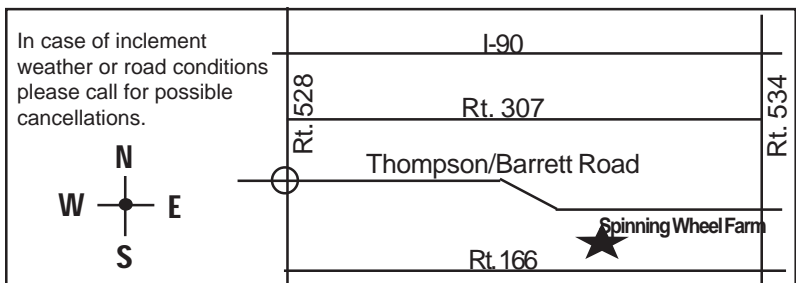

FOR MORE INFORMATION VISIT OUR WEBSITE AT: WWW.SPINNINGWHEELFARMINC.COM

All dogs must be tied to trailers

SPINNING WHEEL FARM, INC. will not be held liable for loss or injury to horse, rider, equipment, or spectators. Ride at your own risk. English or Western riding boots are required. Hard hats are required for jumping classes. Management reserves the right to split, combine, or cancel classes. In case of inclement weather, call ahead for cancellations.