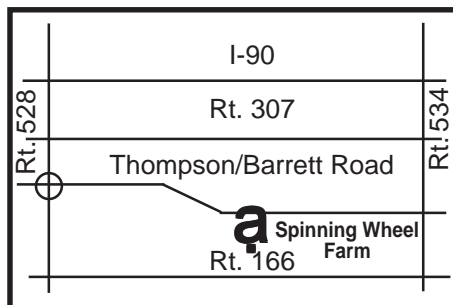

Classes 9 & 13:

Double Entries:\$10 payback \$5

Class 14:

Entry Fee \$15.00 Payback \$10.00

Youth 18yrs. & under

Open: All ages

Winning vouchers for cash payouts valid day of show only.

Try Some
of the
Best Food
in Town!!